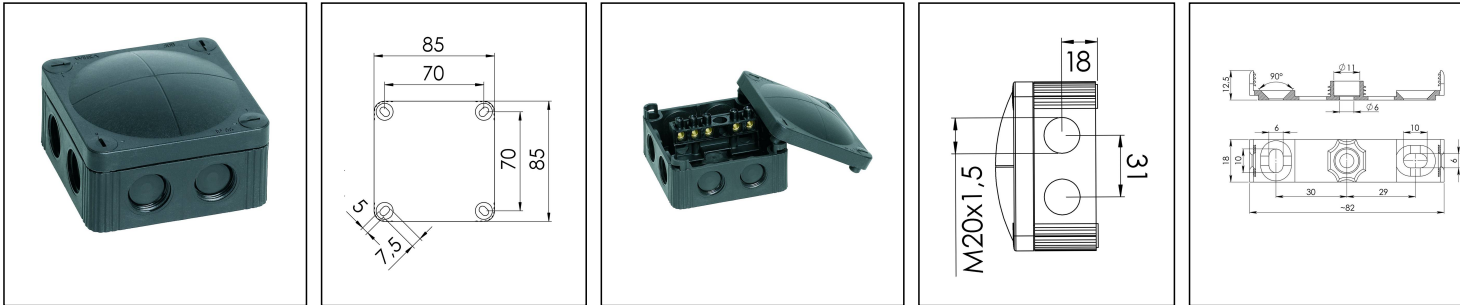

COMBI 308/5 BK

Junction box 85x85x51mm, polypropylene, RAL 9005, with terminal block

Products may differ in size, colour and appearance to those shown. If you require further information or customisation, please contact us directly.

Material	Polypropylene
Material sealing gasket	TPE
Temp. range min	-30 °C
Temp. range max	100 °C
Temperatures during install.	-5 °C - 60 °C
Protection class	IP66 / IP67
Glow wire test	750 °C
Voltage	400 V
Rated current / A (Terminal)	32 A
Rated cross section	4 mm ²
Terminals/poles	5 x 4,0 mm ²
Fixing	4 internal openings
Ø cable diameter min	3 mm
Ø cable diameter max	12 mm
External dimensions LxWxH	85 x 85 x 51mm
Type of cable gland	M 20 x 1,5
Using for cable gland	
Product Color	RAL 9005
WISKA-Order no.	10060580
Type	COMBI 308/5 BK
Packing unit	5
ETIM-Classification	EC002600

Equipment:

- 8 M20 threaded membrane entries
- 4 captive cover screws
- including mounting clip
- including terminal block 5-poles, 4mm²

Fixing:

With mounting clip or 4 internal openings outside of the sealing area